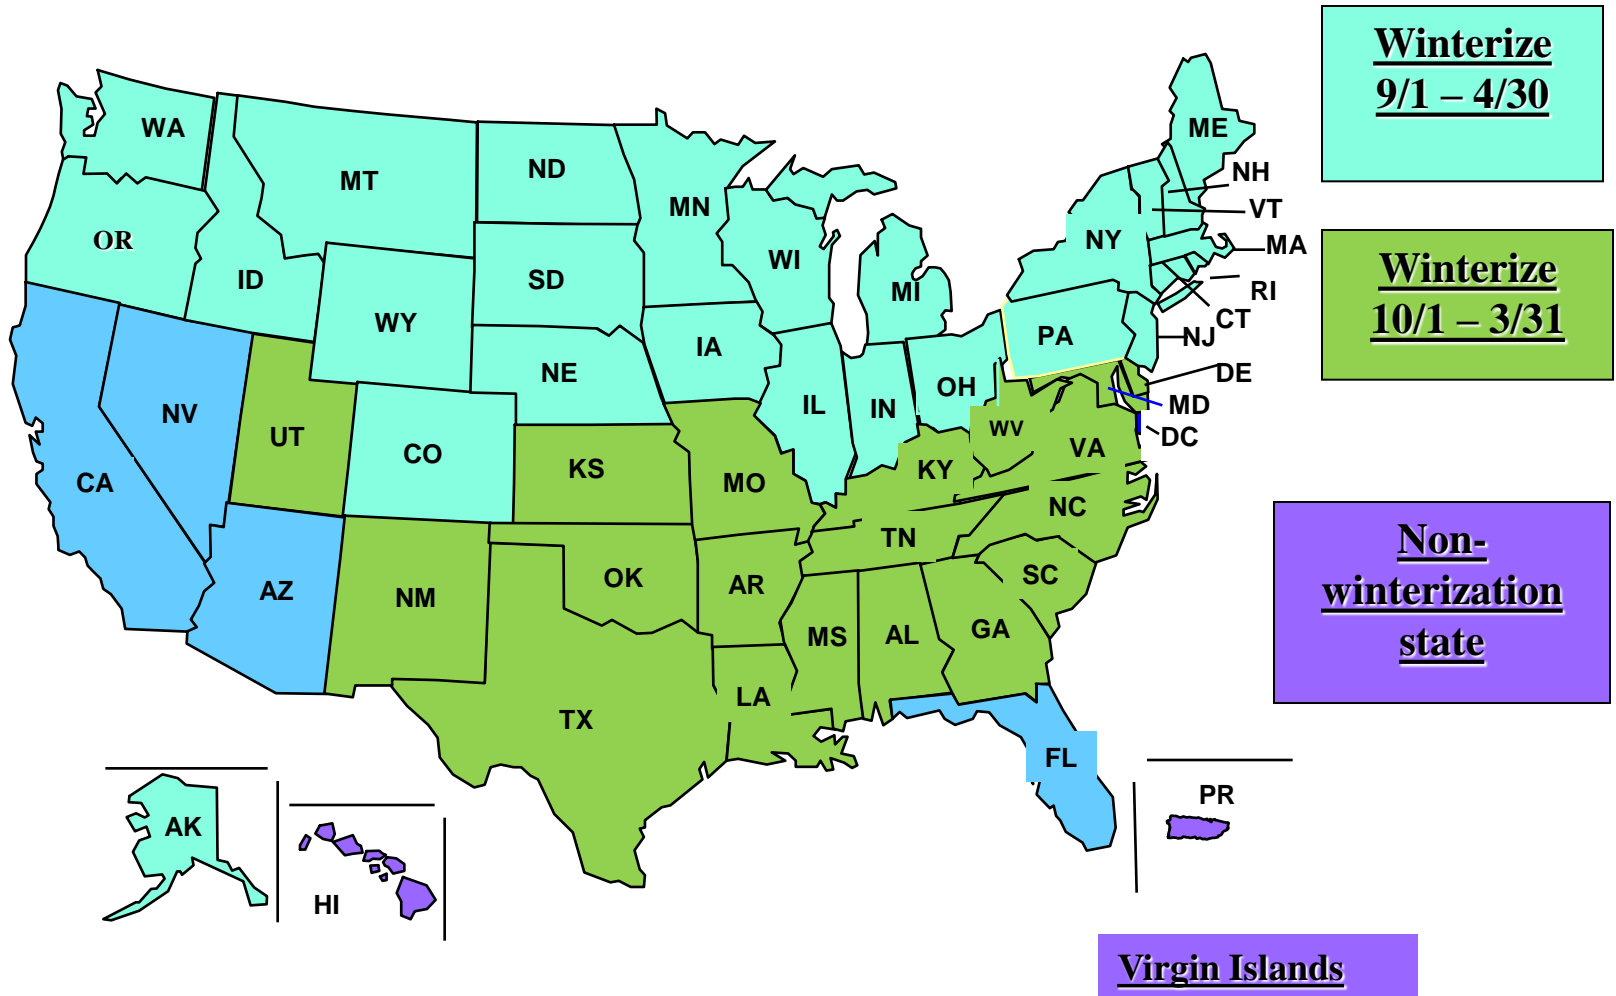

Reo Winterization Season

***EXCEPTIONS to the 10/1-3/31 Season**

CA, NV, AZ – If the property is above 2,000 ft. it needs to be winterized unless it is for a year-round winterization client.

FL – Any region south of Jacksonville should not be winterized.