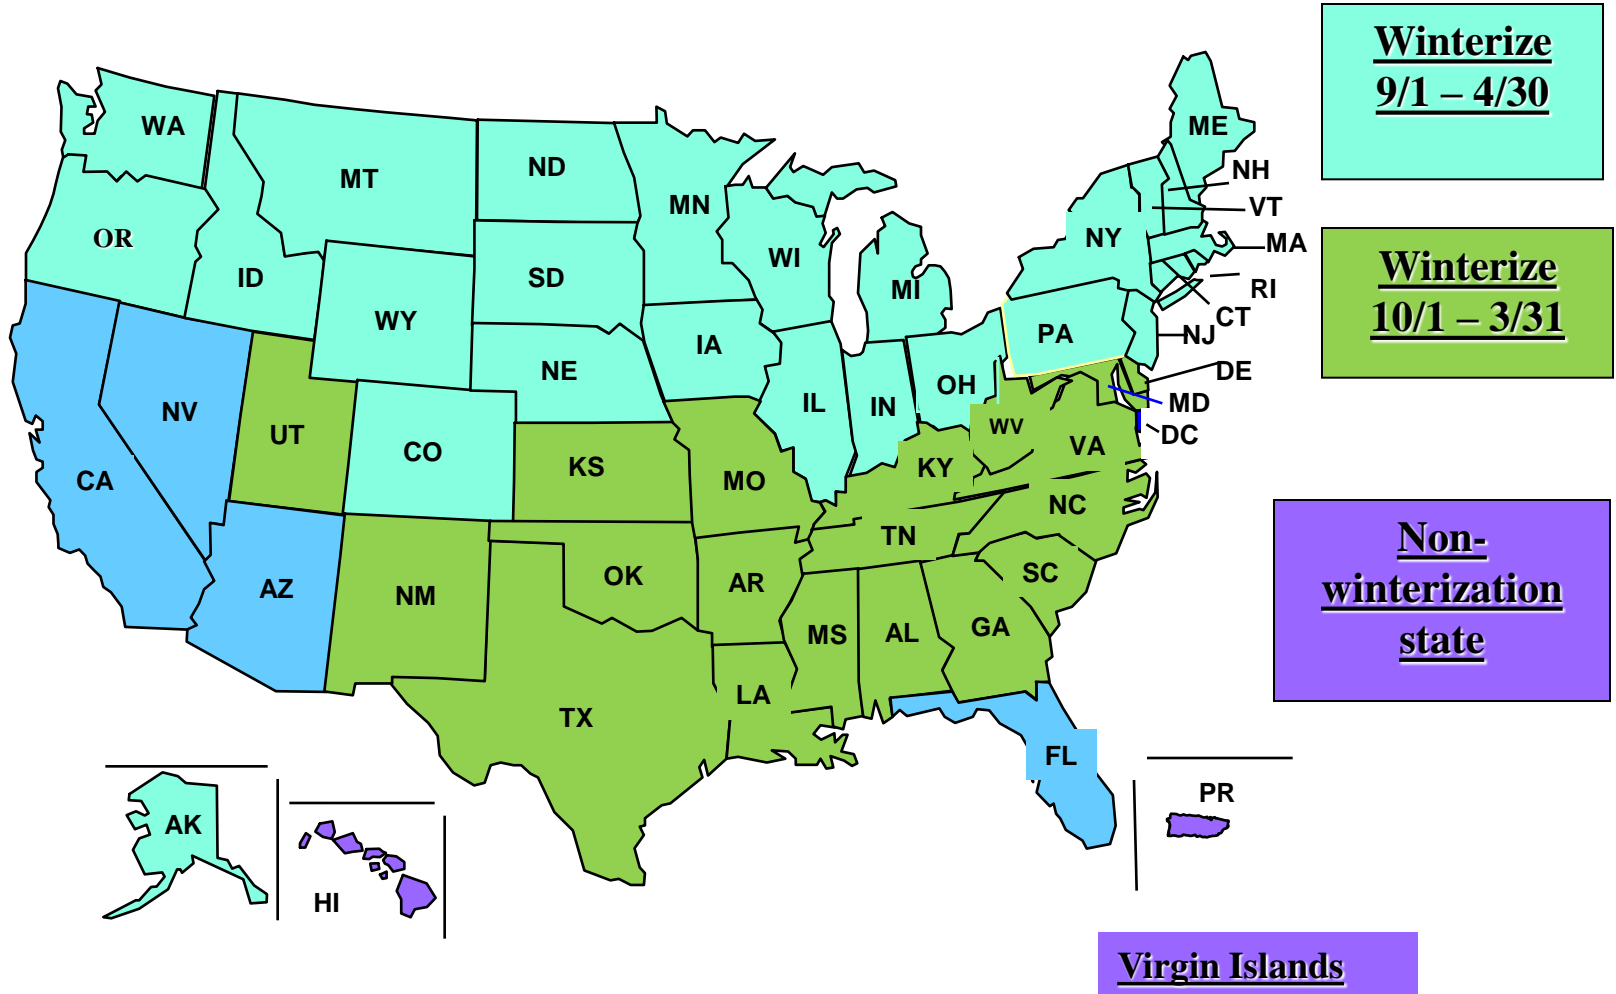

Reo Winterization Season

***EXCEPTIONS to the 10/1-3/31 Season**
CA, NV, AZ – If the property is above 2,000 ft. it needs to be winterized unless it is for a year-round winterization client.
FL – Any region south of Jacksonville should not be winterized.